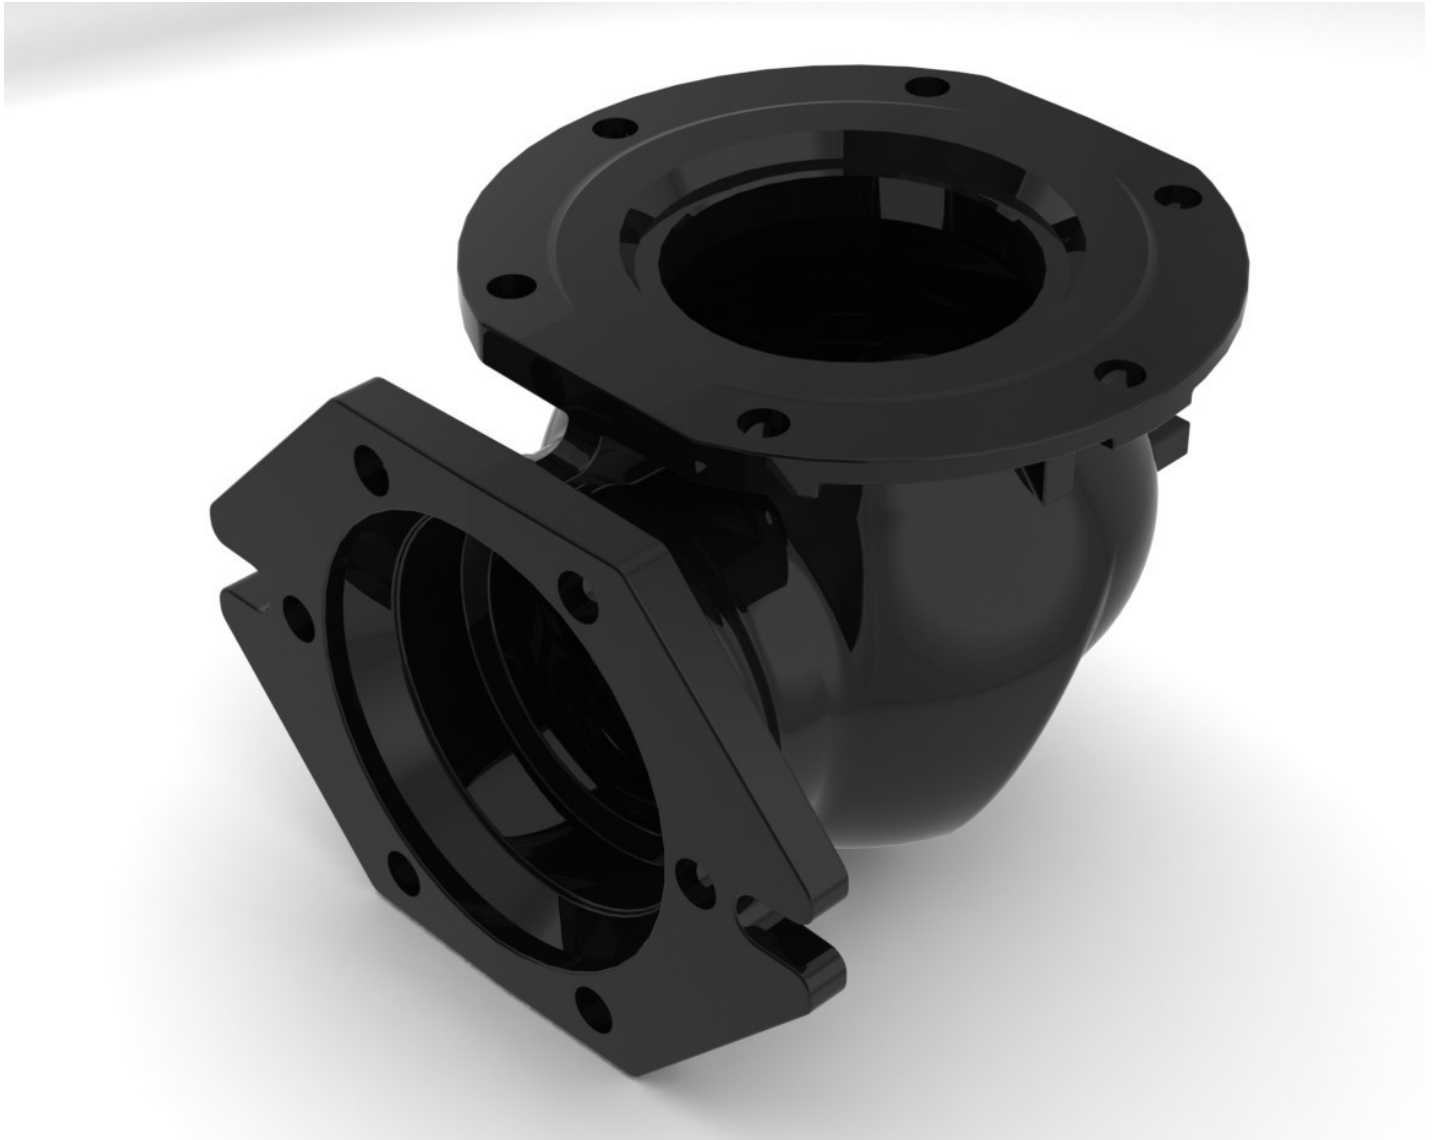

INLET CONNECTION

Inlet connection boot is a 6-inch mechanical joint fitting

ITEM #	PART #	DESCRIPTION	QUANTITY
5	SH2800	MJ Inlet Connection Boot	1