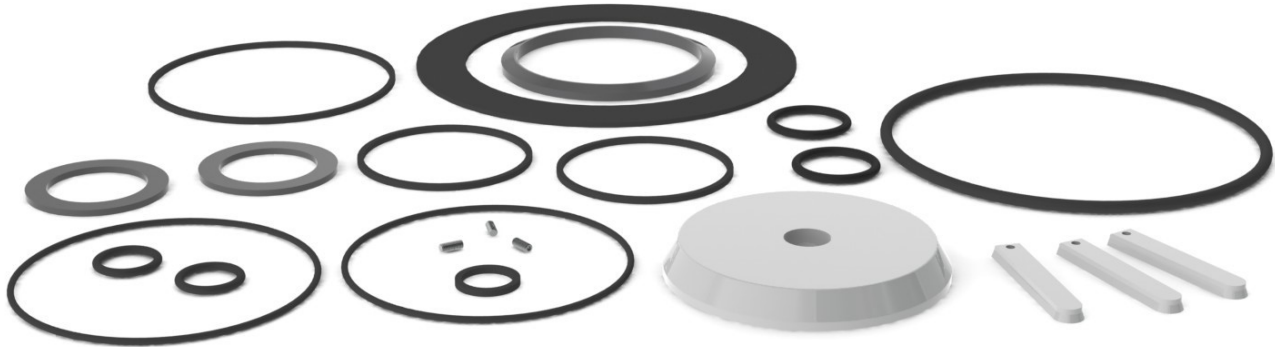

## GASKET REPAIR KIT

This kit replaces all the EPDM gaskets, main seat valve, and drain valve facings

Refer to the Spartan User Manual for proper installation instructions.

ITEM #	PART #	DESCRIPTION	QUANTITY
69	SH2708	Main Seat Valve	1
67	SH2709	Drain Valve Facing	3
16	OR2201	Actuator Pin O-ring	2
53	OR2326	Operating Nut O-ring	2
24	OR2257SQ	Pumper Nozzle O-ring	1
35	OR2240SQ	Hose Nozzle O-ring	2
2	OR2101	Pumper Nozzle Cap O-ring	1
37	OR2102	Hose Nozzle Cap O-ring	2
42	OR7446	Standpipe O-ring	2
64	OR7258	Valve Seat O-ring, Top	1
65	OR7246	Valve Seat O-ring, Bottom	1
71	OR7215SQ	Bottom Plate Nut O-ring	1
66	SS2701	Drain Valve Set Screw	3